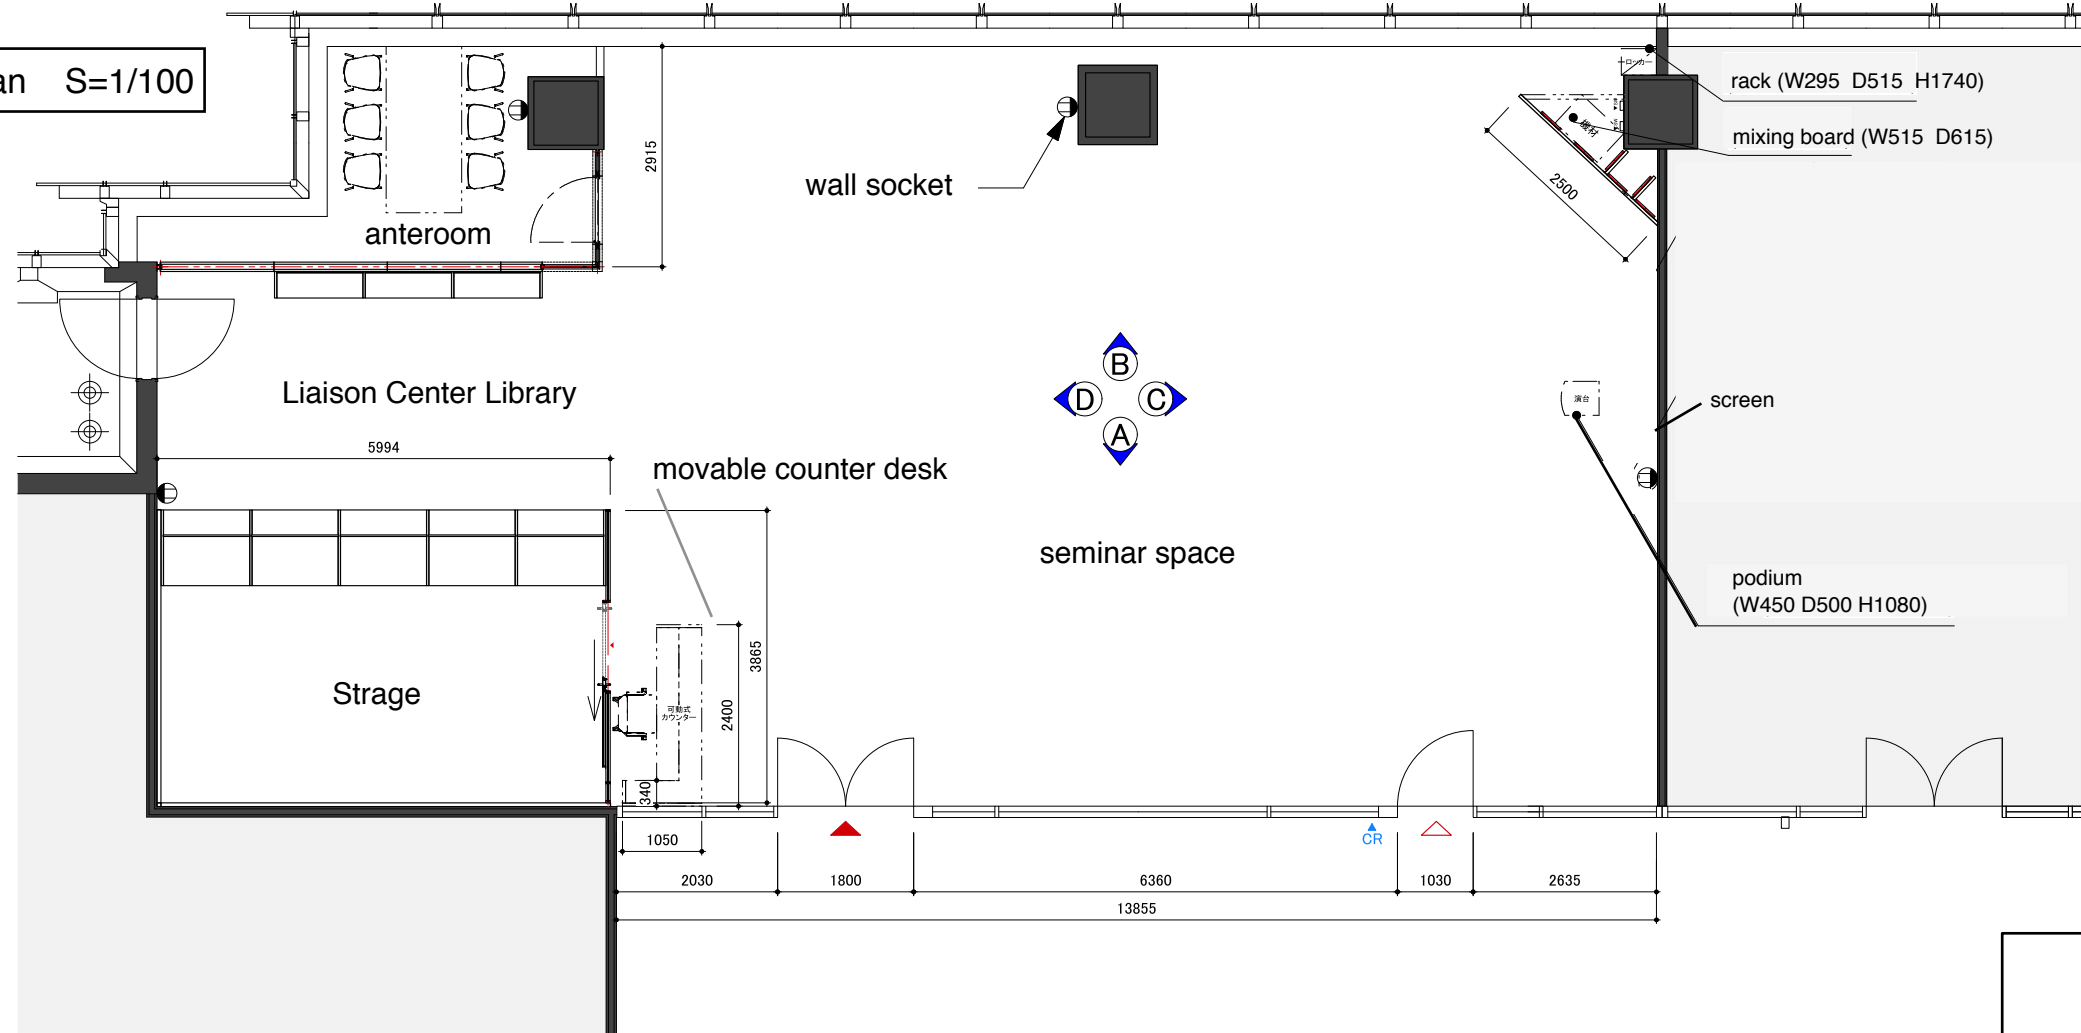

Floor Plan S=1/100

Legend

- wall sockets
- ceiling lights
- ceiling projector
- wire ducts

Reflected Ceiling Plan S=1/100

Switch

①		Ceiling lights
②		
③		
④		
⑤		

※: Each switch has no number.