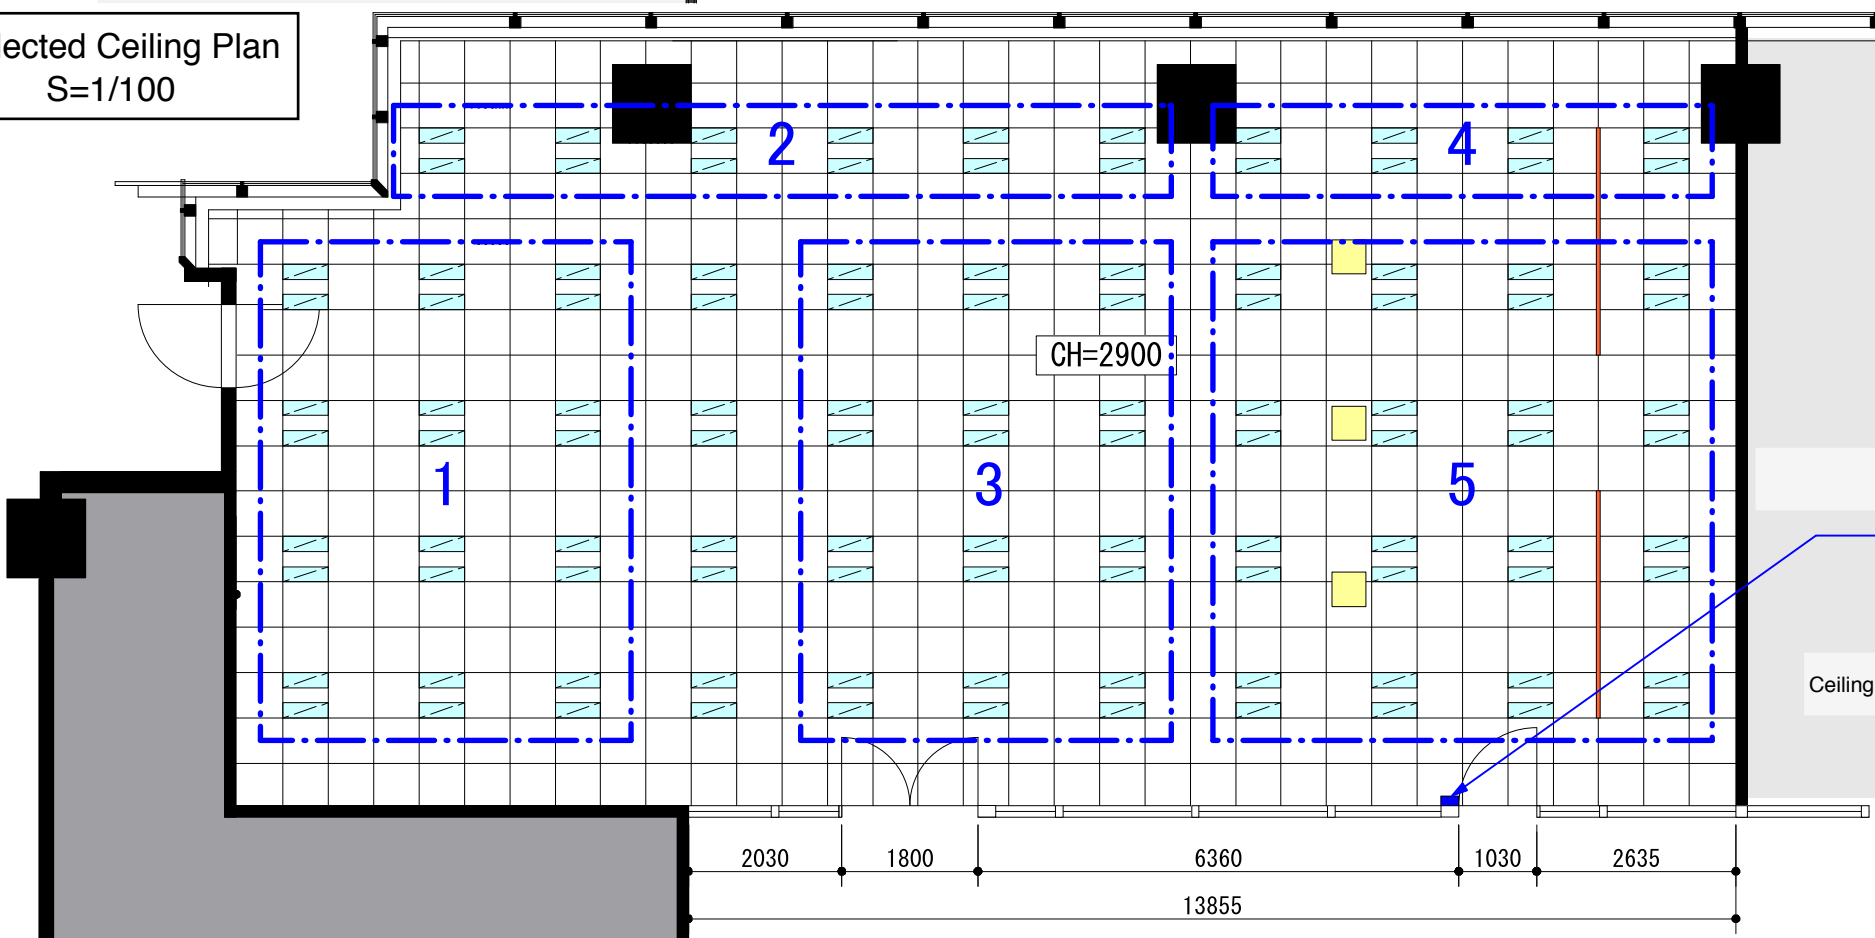

Floor Plan S=1/100

Legend

- wall sockets
- ceiling lights
- ceiling projector
- wire ducts

Reflected Ceiling Plan S=1/100

Switch

①		Ceiling lights
②		
③		
④		
⑤		

※: Each switch has no number.