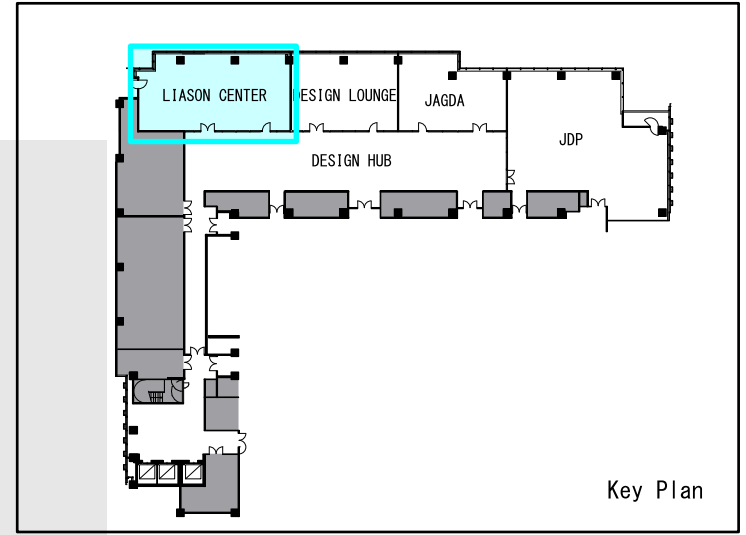

Floor Plan S=1/100

Legend

- wall sockets
- ceiling lights
- ceiling projector
- wire ducts

Reflected Ceiling Plan S=1/100

Switch

①		Ceiling lights
②		
③		
④		
⑤		

※: Each switch has no number.